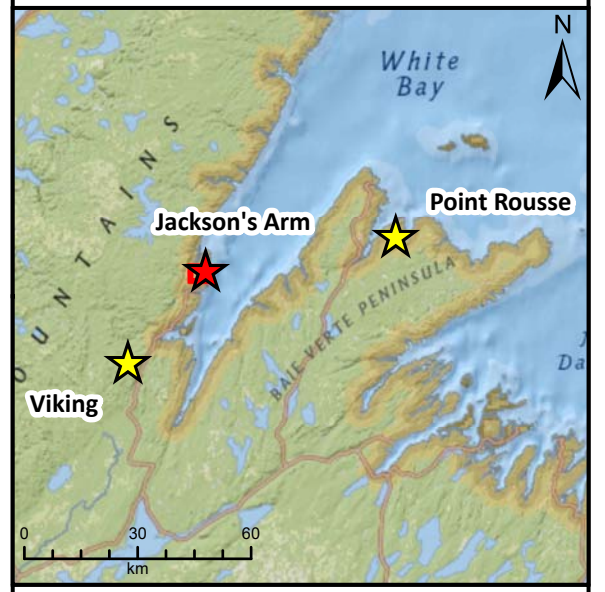

**PROPERTY GEOLOGY,
JACKSON'S ARM,
GREAT NORTHERN
PROJECT**

Legend

 Mafic Volcanics	 Thrust
 Felsic Volcanics	 Property Outline
 Sedimentary Rocks	 Gold Prospects
 Felsic Dyke	
 Granite	
 ALTERATION ZONES	

Projection: NAD83 UTM Zone 21
Date: January 11, 2017